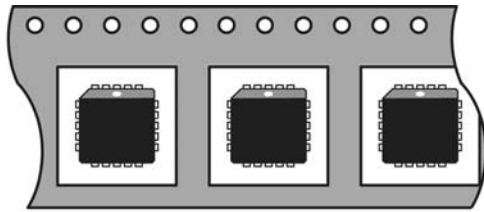

Tape & Reel Availability by Package

Direction of Feed

Typical PLCC Package Orientation

Direction of Feed

Typical MLP Package Orientation

Direction of Feed

Typical TSSOP Package Orientation

Direction of Feed

Typical SOIC Package Orientation

Package	Suffix	Reel Diameter	Quantity	Carrier Tape Width	Carrier Tape Pitch
PLCC 28	R2	13"	750	24mm	16mm
SOIC 8	R1	7"	1000	12mm	8mm
	R2	13"	2500	12mm	8mm
TSSOP 8	R1	7"	1000	12mm	8mm
	R2	13"	2500	12mm	8mm
TSSOP 10	R1	7"	1000	12mm	8mm
	R2	13"	2500	12mm	8mm
MLP 8 (2x2mm)	R1	7"	1000	8mm	4mm
	R2	13"	2500	8mm	4mm
MLP 16 (3x3mm)	R1	7"	1000	12mm	8mm
	R2	13"	2500	12mm	8mm